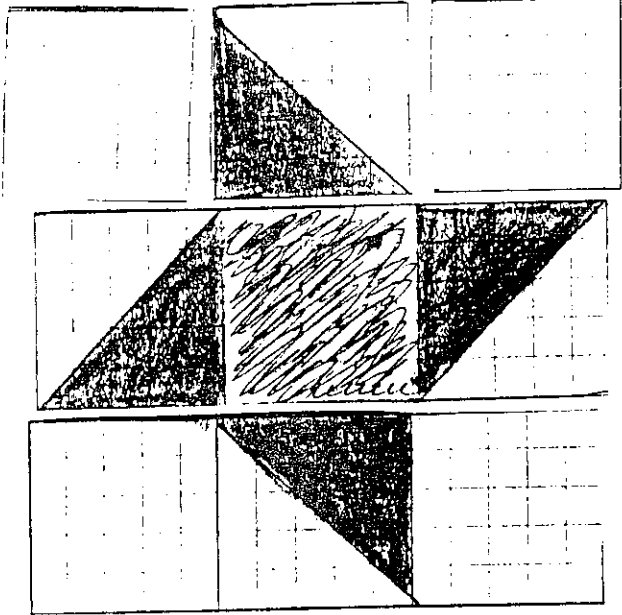

Friendship Star - 12" Block

Colors: *scrappy*

- 4 - Off White A triangles
- 4 - Rust A triangles
- 4 - Off White B squares
- 1 - Teal B square

October 2009
 Block Two
 Friendship Star was a
 block in 1992/1993

*Trim off ends
 when sewing*